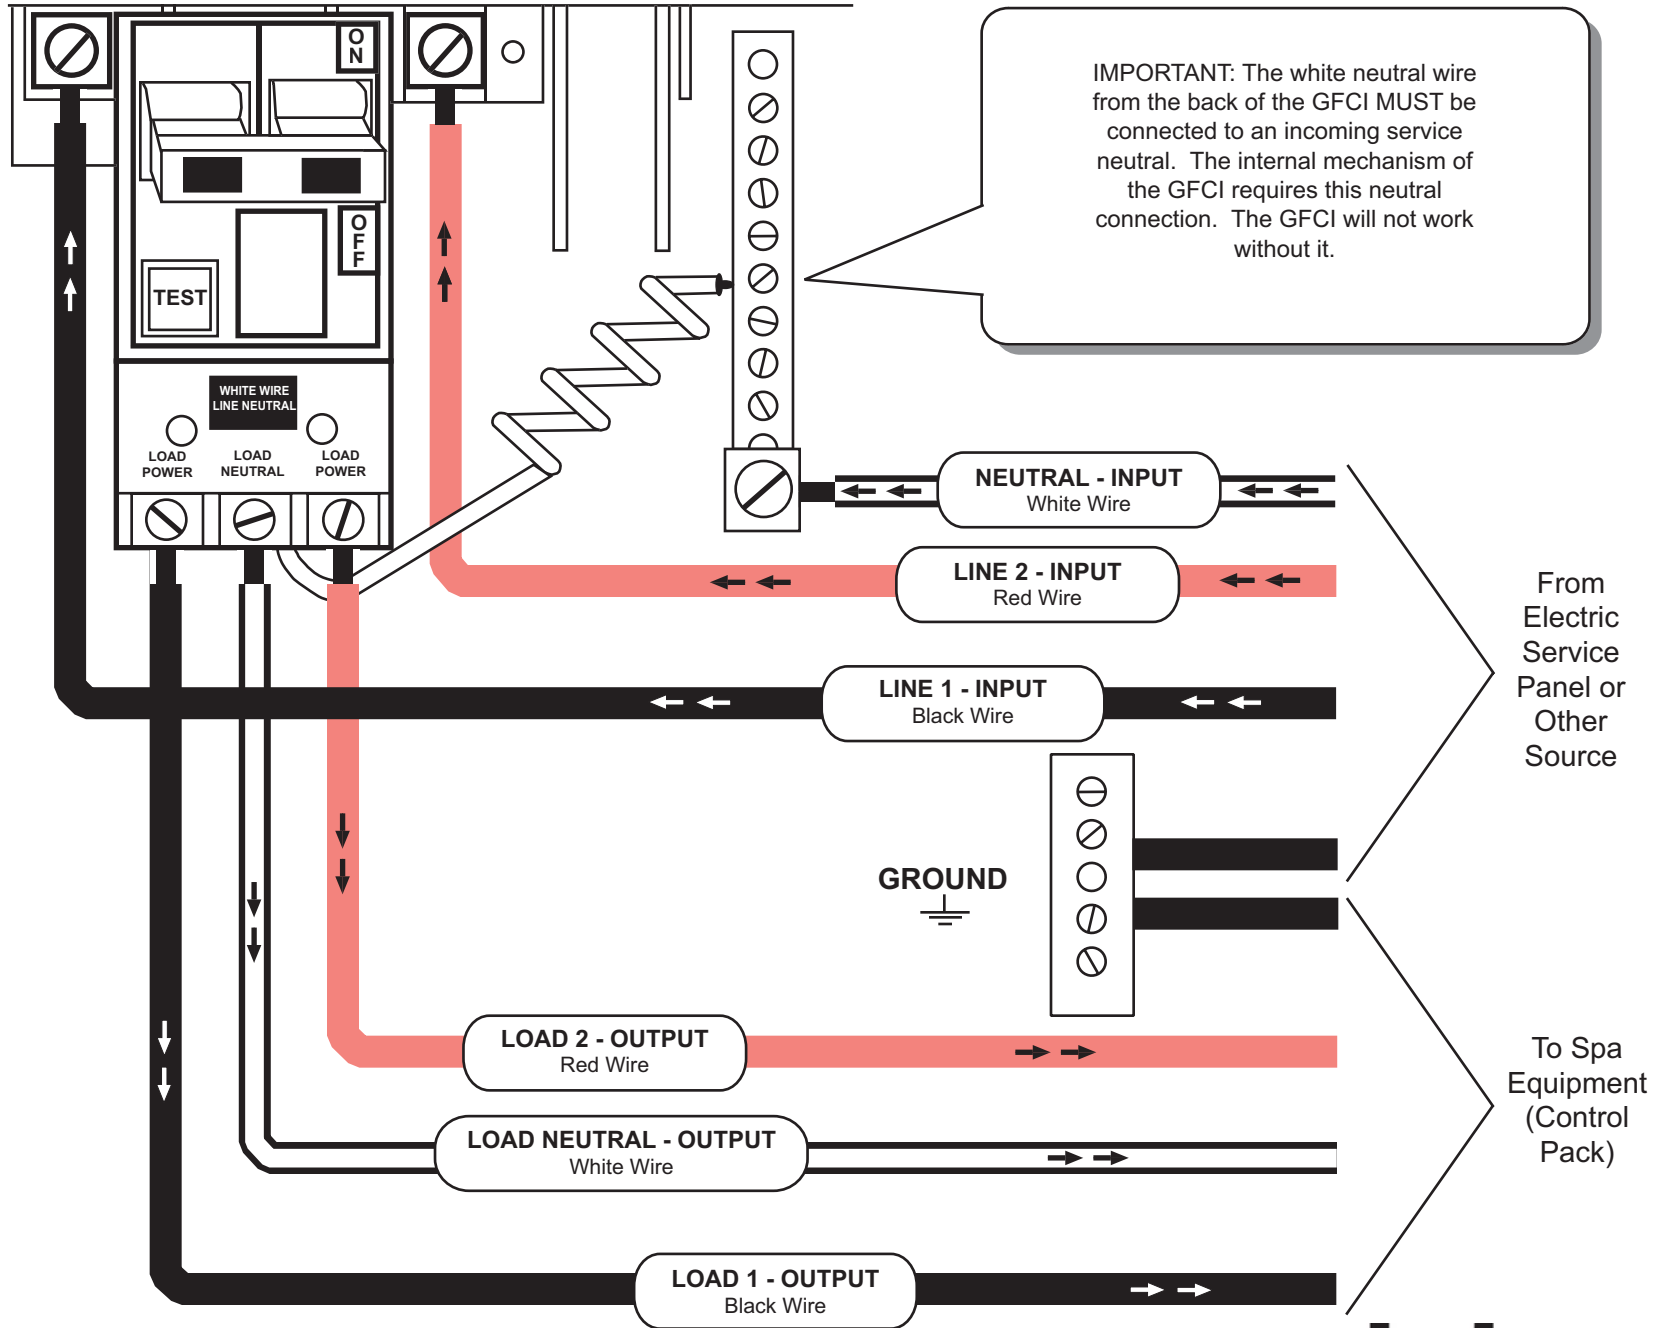

240V GFCI SPA WIRING DIAGRAM FOR CERTIFIED ELECTRICIAN'S REFERENCE ONLY

Siemens